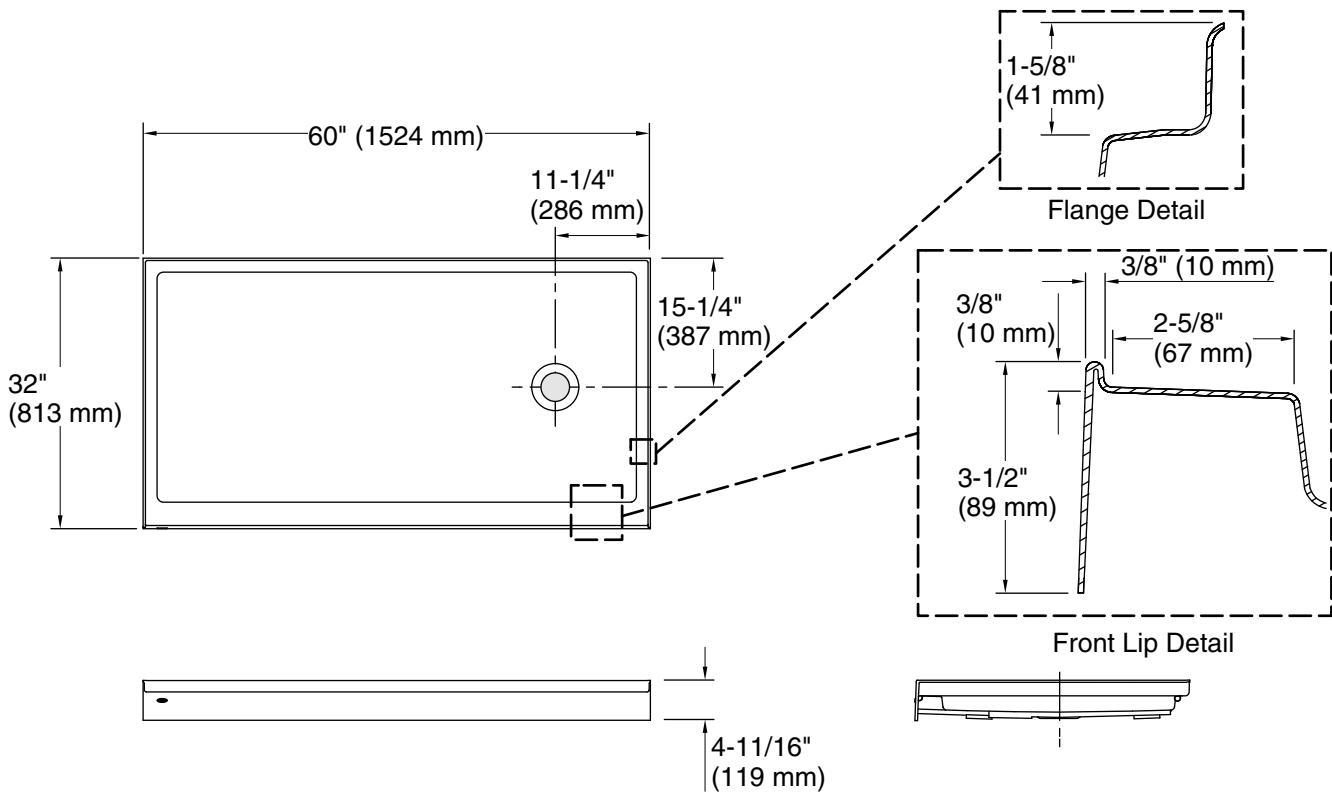

Features

- Low-threshold design for easy entry and exit.
- Molded-in textured floor.
- Water containment bead incorporated into threshold design provides an optimum barrier, preventing water from escaping from shower space.
- Single threshold for alcove installation.
- Coordinates with Choreograph® shower walls and other KOHLER® collections.

Material

- Acrylic.

Installation

- Right drain.

Recommended Products/Accessories

- K-9132 Shower Drain
- K-23726 Drain treatment
- K-23732 Tub & shower cleaner

Codes/Standards

- CSA B45.5/IAPMO Z124
- ASTM E162
- ASTM E662

Technical Information

All product dimensions are nominal.

Installation: Three-wall alcove
 Drain location: Right
 Weight: 62 lbs (28.1 kg)

Notes

Measure your actual product for rough-in details.
 Install this product according to the installation instructions.
 Subfloor must be within 1/2" (13 mm) of level.
 This receptor has a front lip. This should be taken into account when installing a shower door.